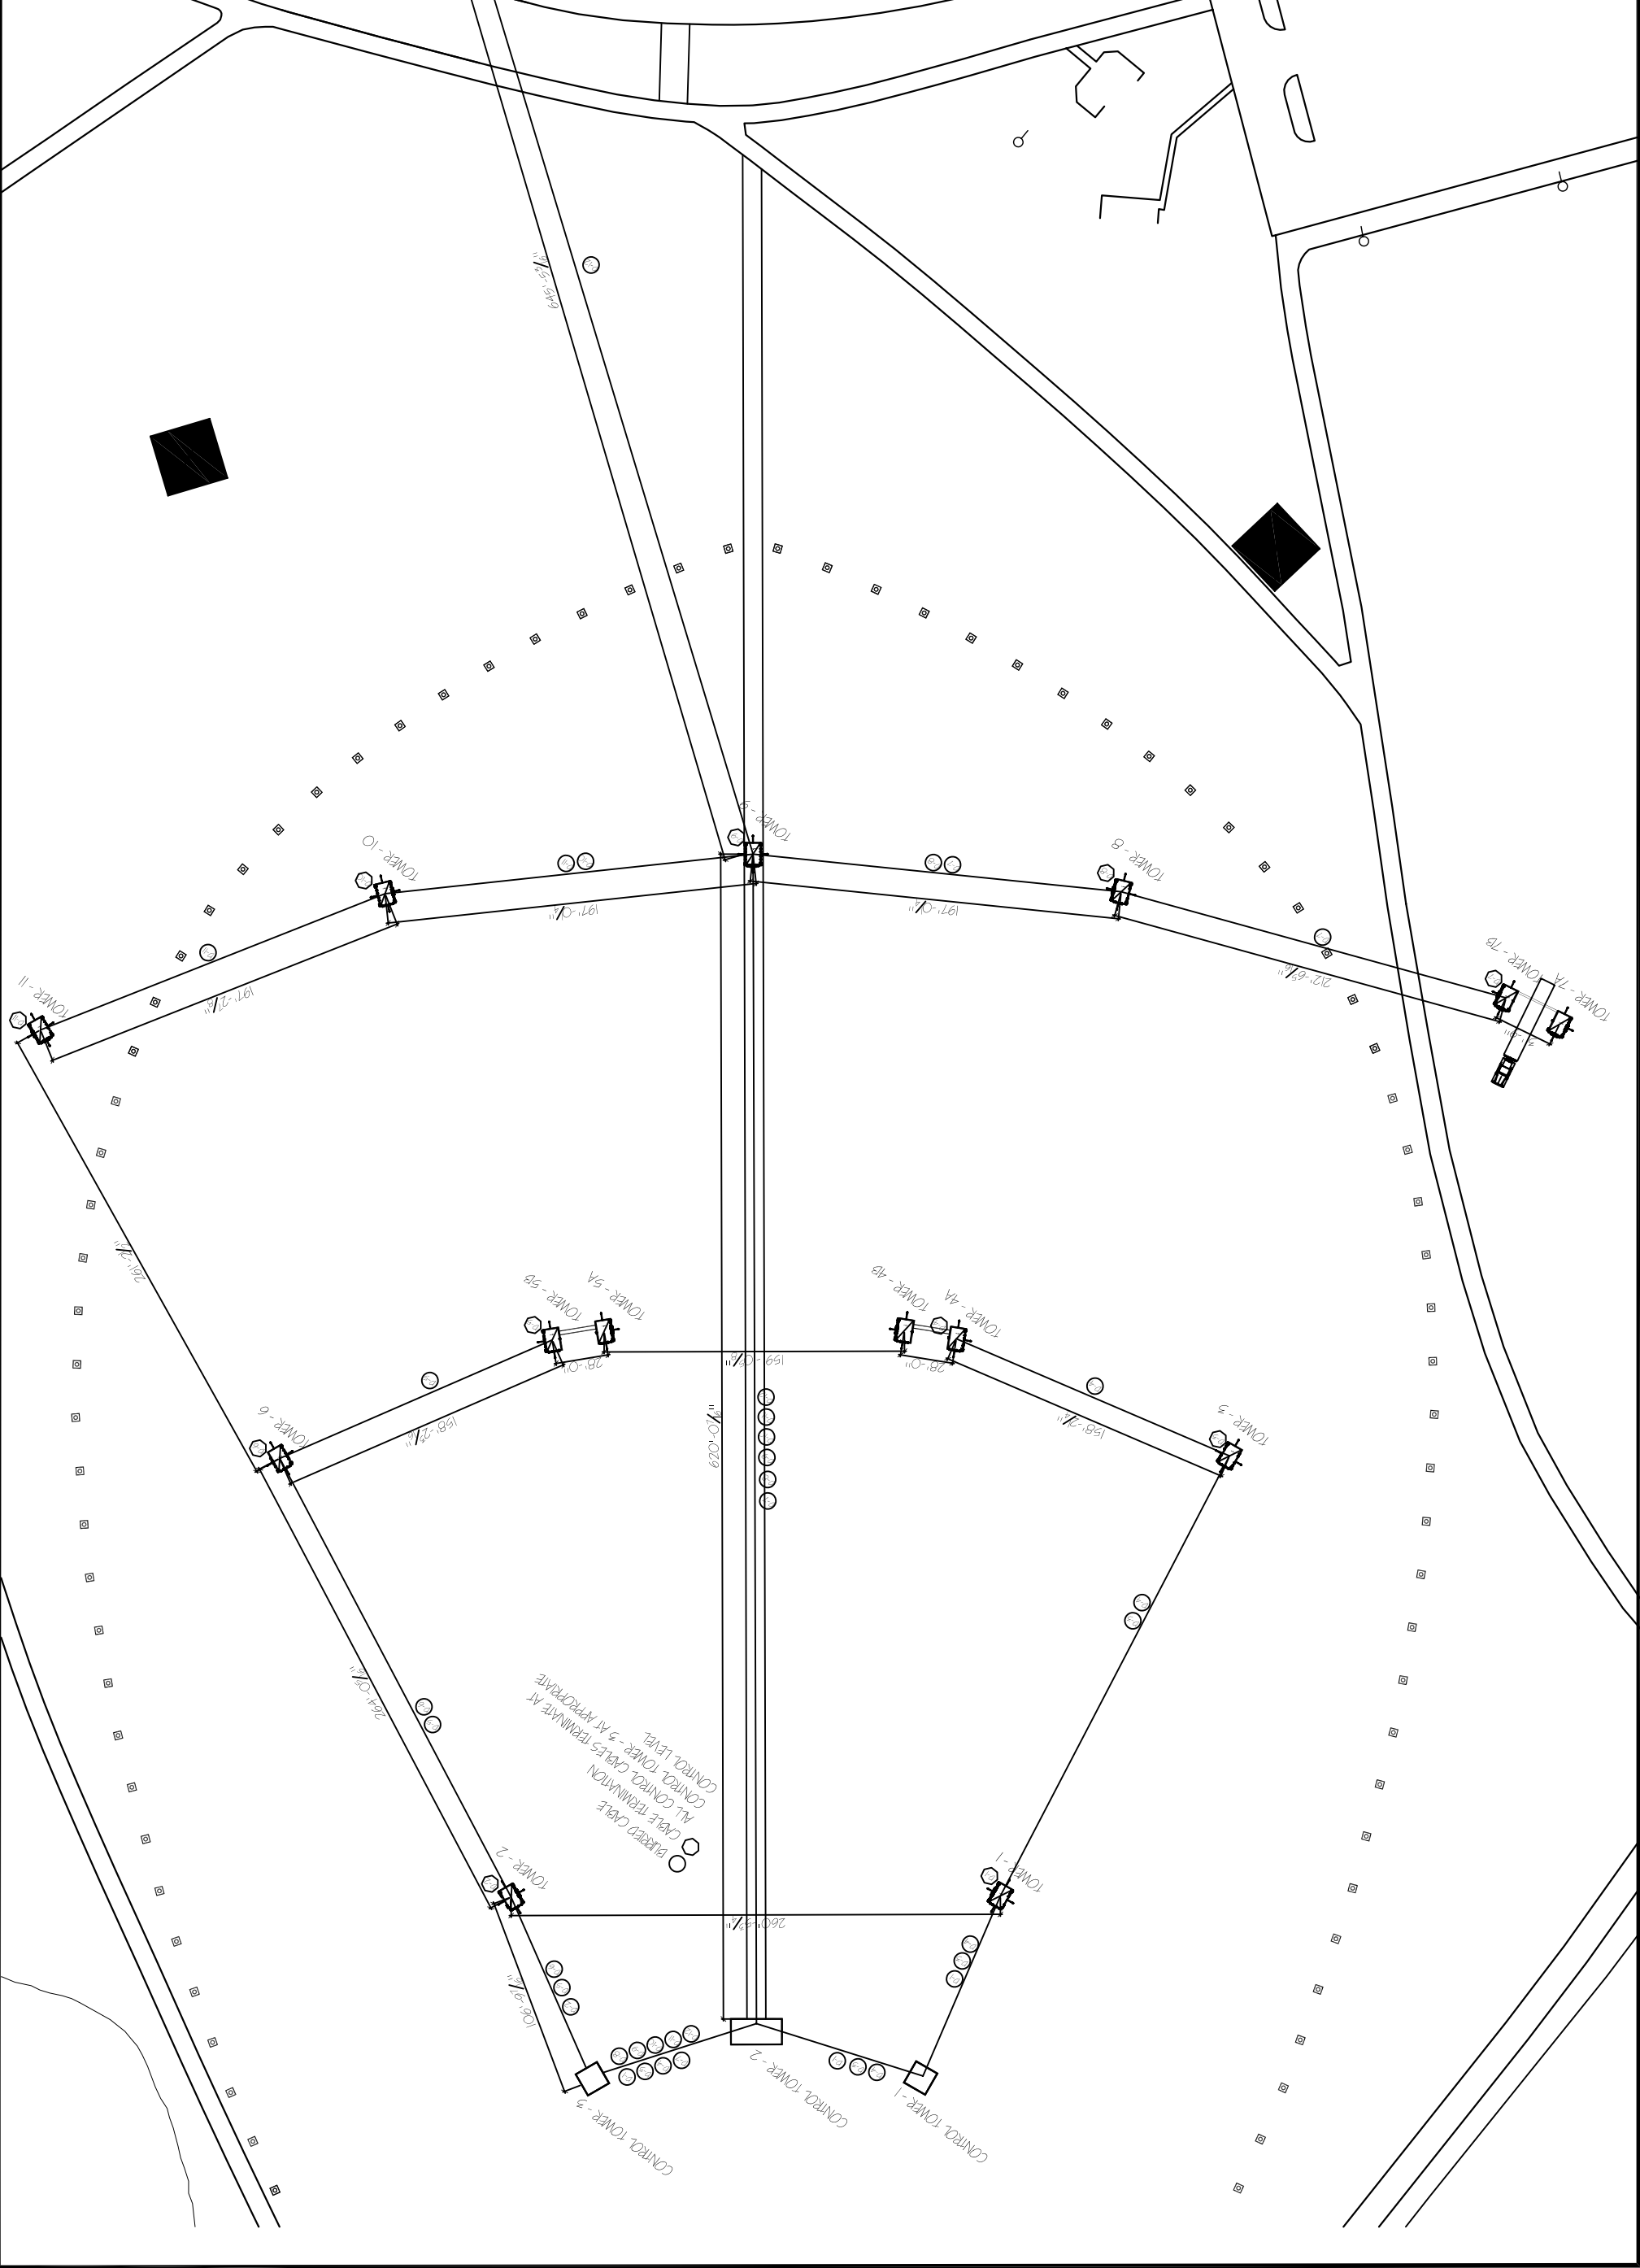

DRAWING: 1 OF 6				REV. A	TITLE: TOWER LAYOUT	FILE NAME: PLANTING	NO SCALE
DWG. STATUS	BY	DATE	APPD.	DESIGN BY:	DESIGN BY:	AVI@MORLIGHTS.COM	UNLESS OTHERWISE SPECIFIED - ALL DIMENSIONS ARE IN INCHES.
DESIGN	MM	7/15/05		AVRAHAM MENDALL MOR (AVI)	AVRAHAM MENDALL MOR (AVI)	AVI@MORLIGHTS.COM	
				MILWAUKEE, WI	MILWAUKEE, WI	AVI@MORLIGHTS.COM	
				VETERANS PARK	VETERANS PARK	AVI@MORLIGHTS.COM	
				HARLEY-DAVIDSON - 100 YEAR ANNIVERSARY	HARLEY-DAVIDSON - 100 YEAR ANNIVERSARY	AVI@MORLIGHTS.COM	
						AVI@MORLIGHTS.COM	